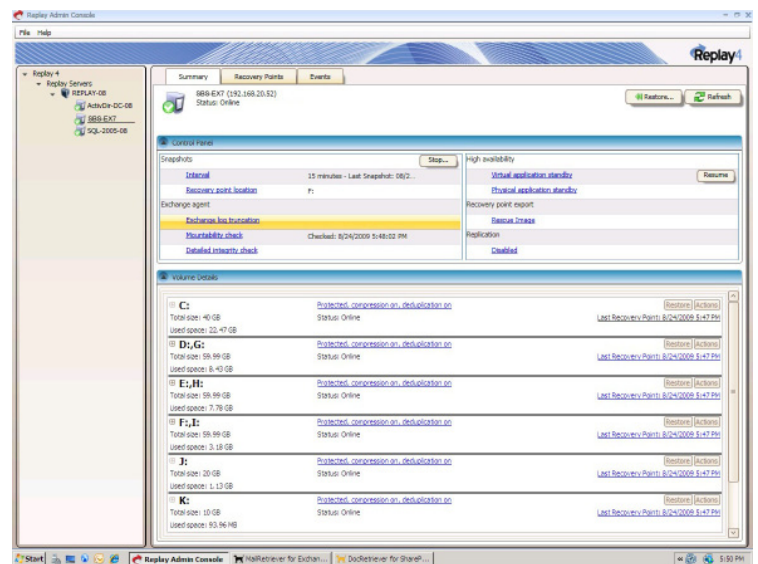

Features

- Continuous imaging of Small Business Server, Exchange servers and SQL servers, with a schedule you control
- Read/Write mountable recovery points for data mining and database maintenance purposes
- Bare-metal recoveries of entire server – optional support for dissimilar hardware recoveries
- Flexible backup retention policies and storage options, recovery points can be stored on DAS, SAN and NAS
- Corruption Detection continuously monitors the health of Exchange and guarantees reliable, predictable recoveries
- Restoration of individual email messages, folders, or mailboxes to a live Exchange server or a PST
- Network login credentials and IP configuration built into Boot CD
- Message-level recovery without “brick-level” backups
- Blackberry protection
- Exchange & SQL log truncation
- Export recovery points to bootable virtual machines
- Push button failover to virtual and physical standby machines
- Supports p2v,v2v,v2p,p2p migrations
- Exception alerting to Windows event log or to e-mail
- Portable rescue images enabling one-click server recoveries
- e-discovery across multiple Exchange data stores

www.AppAssure.com